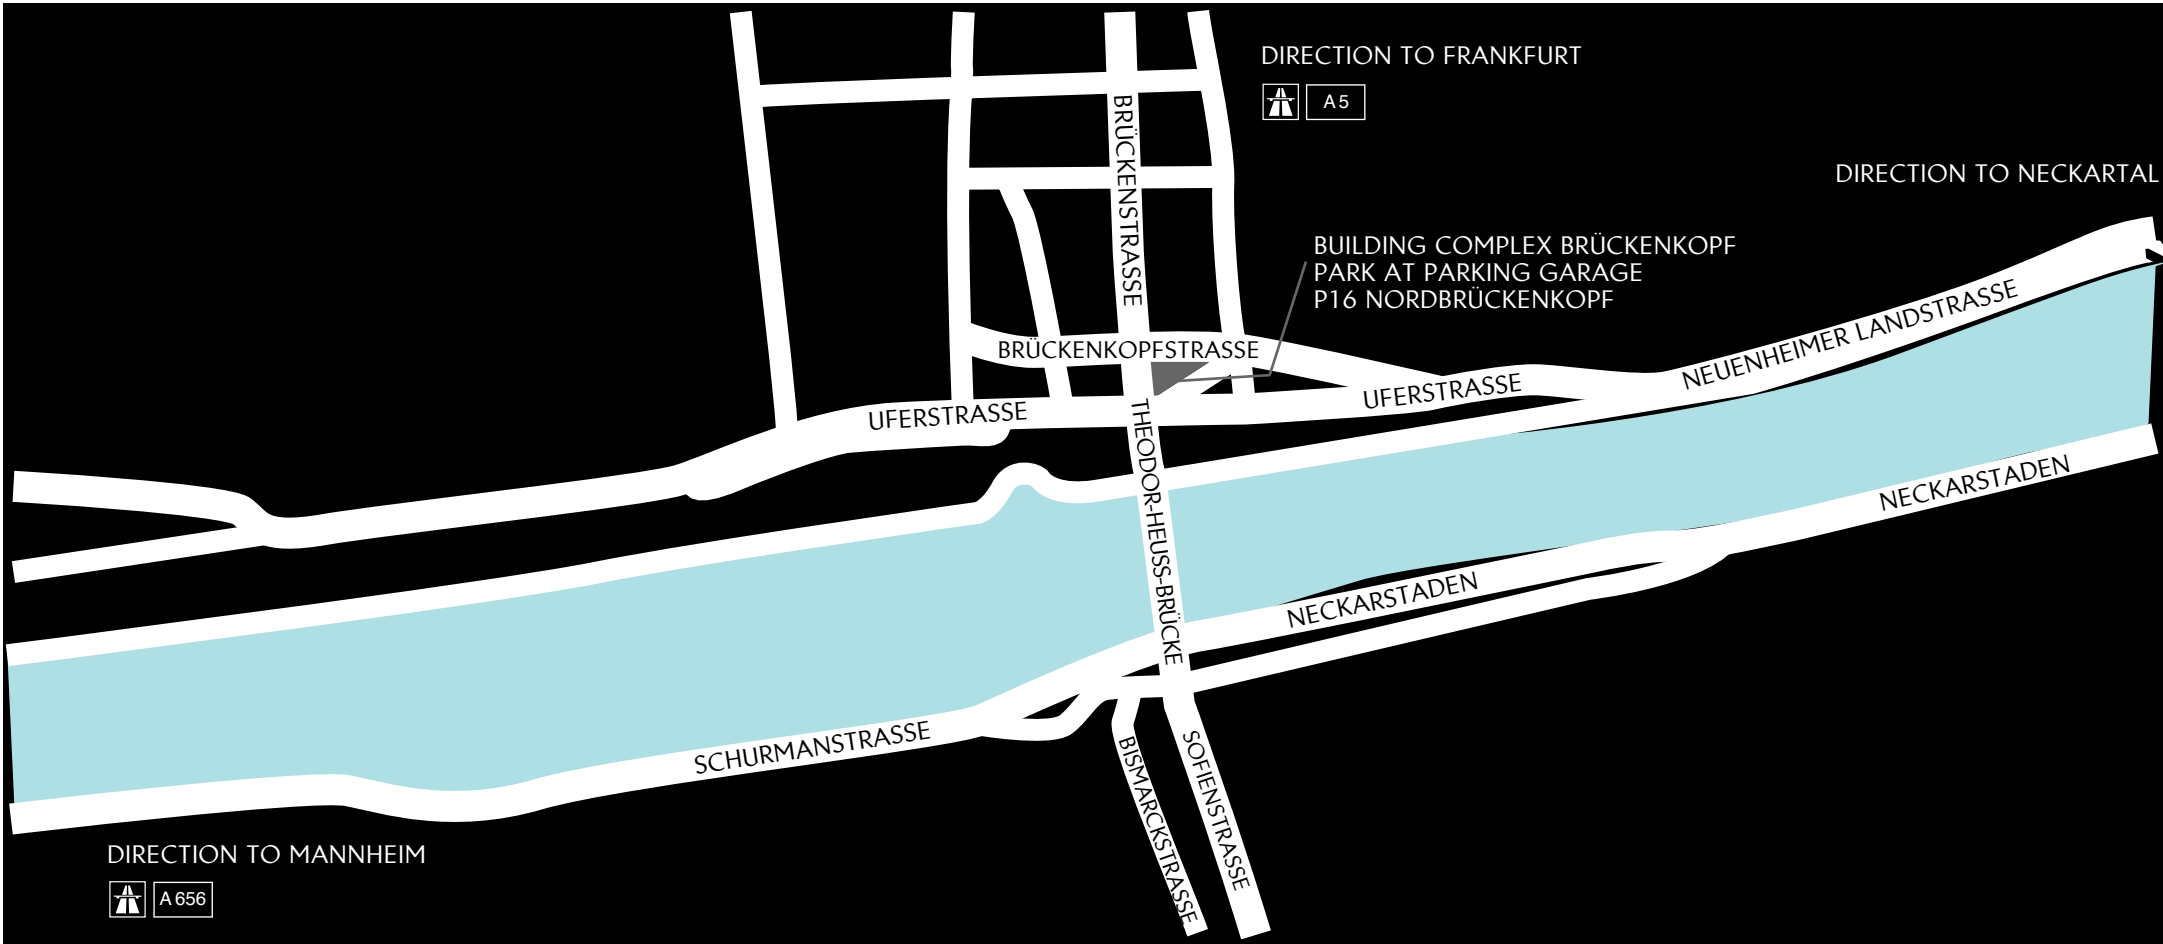

ROUTE DESCRIPTION HELMA INTERIOR

HELMA INTERIOR Brückenkopf 1/2 69120 Heidelberg  
Tel. (+49) - (0)6221-40 17 40 Fax. (+49) - (0)6221-41 84 20